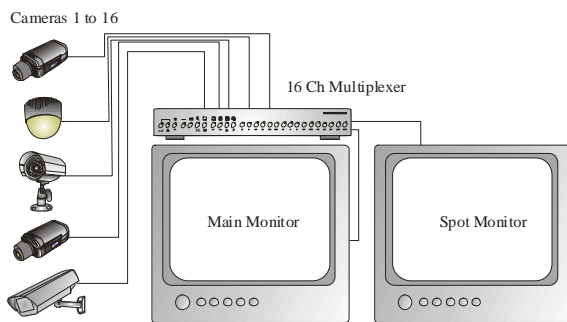

Digital Triplex Multiplexer

PR 707

16 Channel 16 Million Colour's

PROLINE UK 

FEATURES
Triplex Operation
704 x 564 pixel display for PAL Camera
Call Monitor
Fastest possible recording 60 unique fields per second
Programmable motion detection area and Sensitivity for each camera individual
Zoom in capability
Powerful Alarm Processor
User-friendly OSD menu with real time clock Function
Triplex operation (Play ,Live and Encode) available
Power loss memory function protects system setup
Video loss memory detects in each channel
Independent title generator (6Characters) for each channel
Multi screen display mode

MODEL	PR-9616
Video Input Port	16
Alarm Inputs	16
Display format	1, P/P, 4, 7, 9, 13, 19
System Operation	TRIPLEX
Resolution	704 x 564 (PAL)
Colour	16.7 million true colour's
VCR Input	BNC and S-VHS
VCR Output	BNC and S-VHS
Main monitor output	BNC and S-VHS
Call monitor	BNC
Auto sequence display	Programmable
Motion detection area	15 x 14 Dots per camera
Motion detect sensitivity	128 levels
Video loss indication	Yes
Picture freeze	Yes
Active window refresh rate	30 frames per sec
Recording mode	Synchronous & Asynchronous
Recording rate	15 fields / sec
Playback Date / time	Yes
Dynamic recording pri	Yes (Programmable)
Monitor centre adjust	Yes
Sequence dwell time	1 – 10 sec
Picture - in - Picture	Yes (movable)
Key lock function	Yes
Electronic zoom in	Yes (2 x 2)
Day / Night setting	Yes (programmable)
Camera title size	6 Characters per camera
Alarm history log	50 event
Remote control	RS 232 or RS 484
Gray bar generator	Yes
Input voltage range	DC 12V, 1.5Amp
Max power	14w
Dimensions (mm)	432 x 76 x 311 W-H-D
Weight	5.2g