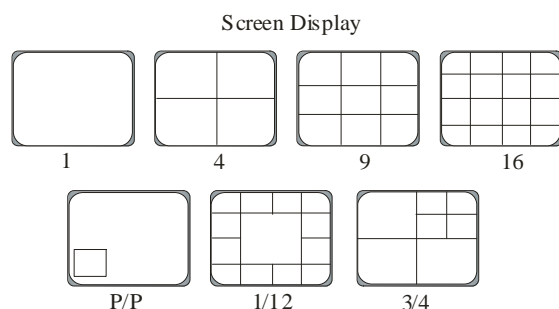

Digital Triplex Multiplexer

PR 707

16 Channel 16 Million Colour's

PROLINE UK 

FEATURES
Triplex Operation
704 x 564 pixel display for PAL Camera
Call Monitor
Fastest possible recording 60 unique fields per second
Programmable motion detection area and Sensitivity for each camera individual
Zoom in capability
Powerful Alarm Processor
User-friendly OSD menu with real time clock Function
Triplex operation (Play ,Live and Encode) available
Power loss memory function protects system setup
Video loss memory detects in each channel
Independent title generator (6Characters) for each channel
Multi screen display mode

MODEL	PR-9616
Video Input Port	16
Alarm Inputs	16
Display format	1, P/P, 4, 7, 9, 13, 19
System Operation	TRIPLEX
Resolution	704 x 564 (PAL)
Colour	16.7 million true colour's
VCR Input	BNC and S-VHS
VCR Output	BNC and S-VHS
Main monitor output	BNC and S-VHS
Call monitor	BNC
Auto sequence display	Programmable
Motion detection area	15 x 14 Dots per camera
Motion detect sensitivity	128 levels
Video loss indication	Yes
Picture freeze	Yes
Active window refresh rate	30 frames per sec
Recording mode	Synchronous & Asynchronous
Recording rate	15 fields / sec
Playback Date / time	Yes
Dynamic recording pri	Yes (Programmable)
Monitor centre adjust	Yes
Sequence dwell time	1 – 10 sec
Picture - in - Picture	Yes (movable)
Key lock function	Yes
Electronic zoom in	Yes (2 x 2)
Day / Night setting	Yes (programmable)
Camera title size	6 Characters per camera
Alarm history log	50 event
Remote control	RS 232 or RS 484
Gray bar generator	Yes
Input voltage range	DC 12V, 1.5Amp
Max power	14w
Dimensions (mm)	432 x 76 x 311 W-H-D
Weight	5.2g