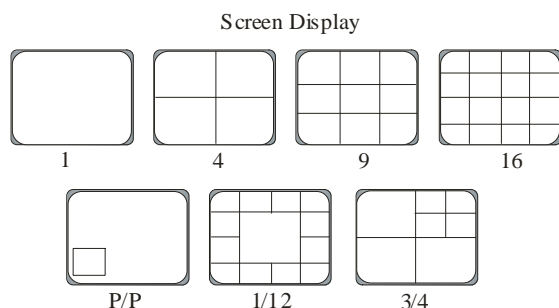

Digital Triplex Multiplexer

PR 9616

16 Channel 16 Million Colour's

FEATURES
Triplex Operation
704 x 564 pixel display for PAL Camera
Call Monitor
Fastest possible recording 60 unique fields per second
Programmable motion detection area and Sensitivity for each camera individual
Zoom in capability
Powerful Alarm Processor
User-friendly OSD menu with real time clock Function
Triplex operation (Play ,Live and Encode) available
Power loss memory function protects system setup
Video loss memory detects in each channel
Independent title generator (6Characters) for each channel
Multi screen display mode

MODEL	PR-9616
Video Input Port	16
Alarm Inputs	16
Display format	1, P/P, 4, 7, 9, 13, 19
System Operation	TRIPLEX
Resolution	720 x 512 (PAL)
Colour	16.7 million true colour's
VCR Input	BNC and S-VHS
VCR Output	BNC and S-VHS
Main monitor output	BNC and S-VHS
Call monitor	BNC
Auto sequence display	Programmable
Motion detection area	16 x 12 Dots per camera
Motion detect sensitivity	128 levels
Video loss indication	Yes
Picture freeze	Yes
Active window refresh rate	30 frames per sec
Recording mode	Synchronous & Asynchronous
Recording rate	60 fields / sec
Playback Date / time	Yes
Dynamic recording pri	Yes (Programmable)
Monitor centre adjust	Yes
Sequence dwell time	Common / Discrete
Picture - in - Picture	Yes
Key lock function	Yes
Electronic zoom in	Yes (2 x 2)
Day / Night setting	Yes (programmable)
Camera title size	12 Characters per camera
Alarm history log	255 event
Remote control	RS 484
Gray bar generator	Yes
Input voltage range	10V, 18V
Max power	230Vac
Dimensions (mm)	430 x 40 x 300 W-H-D
Weight	3.4Kg