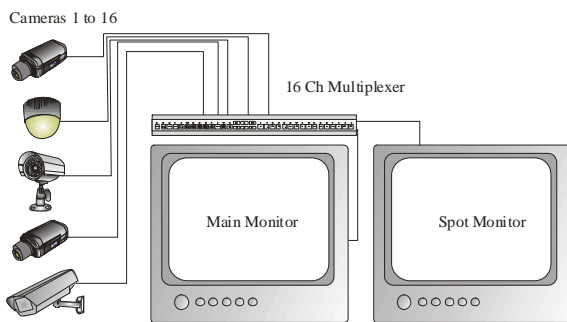

Digital Triplex Multiplexer

PR 9616

16 Channel 16 Million Colour's

FEATURES
Triplex Operation
704 x 564 pixel display for PAL Camera
Call Monitor
Fastest possible recording 60 unique fields per second
Programmable motion detection area and Sensitivity for each camera individual
Zoom in capability
Powerful Alarm Processor
User-friendly OSD menu with real time clock Function
Triplex operation (Play ,Live and Encode) available
Power loss memory function protects system setup
Video loss memory detects in each channel
Independent title generator (6Characters) for each channel
Multi screen display mode

MODEL	PR-9616
Video Input Port	16
Alarm Inputs	16
Display format	1, P/P, 4, 7, 9, 13, 19
System Operation	TRIPLEX
Resolution	720 x 512 (PAL)
Colour	16.7 million true colour's
VCR Input	BNC and S-VHS
VCR Output	BNC and S-VHS
Main monitor output	BNC and S-VHS
Call monitor	BNC
Auto sequence display	Programmable
Motion detection area	16 x 12 Dots per camera
Motion detect sensitivity	128 levels
Video loss indication	Yes
Picture freeze	Yes
Active window refresh rate	30 frames per sec
Recording mode	Synchronous & Asynchronous
Recording rate	60 fields / sec
Playback Date / time	Yes
Dynamic recording pri	Yes (Programmable)
Monitor centre adjust	Yes
Sequence dwell time	Common / Discrete
Picture - in - Picture	Yes
Key lock function	Yes
Electronic zoom in	Yes (2 x 2)
Day / Night setting	Yes (programmable)
Camera title size	12 Characters per camera
Alarm history log	255 event
Remote control	RS 484
Gray bar generator	Yes
Input voltage range	10V, 18V
Max power	230Vac
Dimensions (mm)	430 x 40 x 300 W-H-D
Weight	3.4Kg