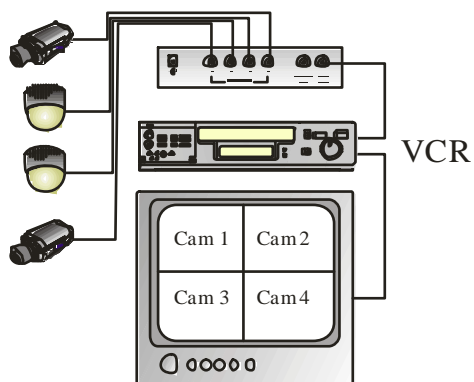

System with VCR