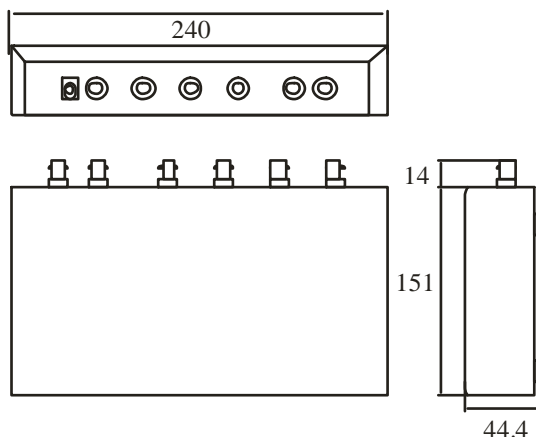

Dimensions

PROLINE-UK

Tel : +44 2089933377 Fax : +44 2089933388 Email : sales@proline-uk.com Web : www.proline-uk.com