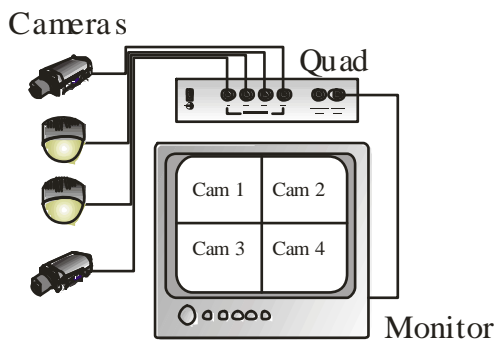

Simple System