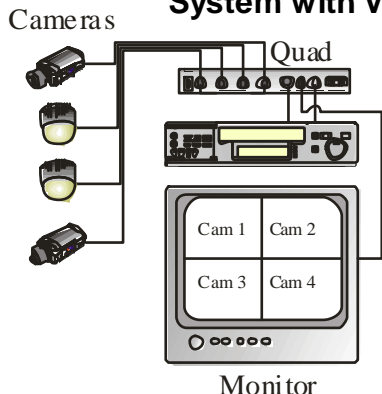

# PR 704

Real Time High Resolution

### System with VCR

### FEATURES

Connect up to 4 Cameras + VCR
Quad and Switching Output's
Real Time Refresh rate
16.7 Million True Colour
Independent Full Screen
Auto Sequential Switching
System Auto Detection
Video Adjustable on Channel
Video Loss Detection
Freeze Feature
VCR Play Back Zoom
Alarm I/O to Security System
OSD User Friendly

Model	PR 704
Video Input Port	4 Cameras + VCR
Video Output Port	1 Switcher & 1 Quad
Alarm Input	4
Alarm Output	1
Alarm Duration	1-99 sec
Camera Title	10 Characters
Time / Date Set	Built-in Real Time Clock
Dwell Time	1 - 30 sec
RS-232 Port	Yes
Load Impedance	75Ω
Operating Temp	10 ~ 80%RH, 0°C to 50°C
Power Source	DC 12V ± 10% 500mA
Power Consumption	6W Maximum
Dimensions	240W x 44.4H x 151D
Weight	1,300g