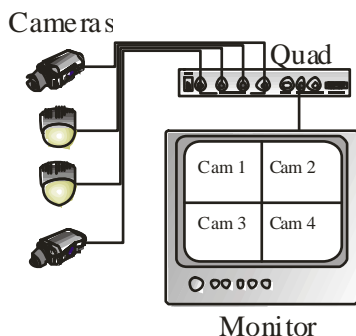

Digital B/W Quad

PR 704

Real Time High Resolution

Dimensions

Simple System

System with VCR

FEATURES

Connect up to 4 Cameras + VCR
Quad and Switching Output's
Real Time Refresh rate
16.7 Million True Colour
Independent Full Screen
Auto Sequential Switching
System Auto Detection
Video Adjustable on Channel
Video Loss Detection
Freeze Feature
VCR Play Back Zoom
Alarm I/O to Security System
OSD User Friendly

Model	PR 704
Video Input Port	4 Cameras + VCR
Video Output Port	1 Switcher & 1 Quad
Alarm Input	4
Alarm Output	1
Alarm Duration	1-99 sec
Camera Title	10 Characters
Time / Date Set	Built-in Real Time Clock
Dwell Time	1 - 30 sec
RS-232 Port	Yes
Load Impedance	75Ω
Operating Temp	10 ~ 80%RH, 0°C to 50°C
Power Source	DC 12V ± 10% 500mA
Power Consumption	6W Maximum
Dimensions	240W x 44.4H x 151D
Weight	1,300g

PROLINE-UK

Tel : +44 2089933377 Fax : +44 2089933388 Email : sales@proline-uk.com Web : www.proline-uk.com