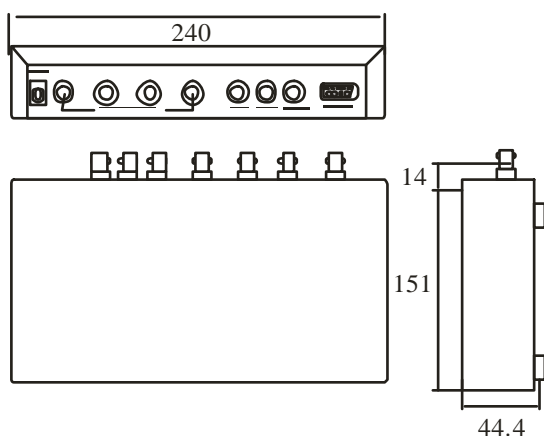

### Dimensions

Model	PR 704
Video Input Port	4 Cameras + VCR
Video Output Port	1 Switcher & 1 Quad
Alarm Input	4
Alarm Output	1
Alarm Duration	1-99 sec
Camera Title	10 Characters
Time / Date Set	Built-in Real Time Clock
Dwell Time	1 - 30 sec
RS-232 Port	Yes
Load Impedance	75Ω
Operating Temp	10 ~ 80%RH, 0°C to 50°C
Power Source	DC 12V ± 10% 500mA
Power Consumption	6W Maximum
Dimensions	240W x 44.4H x 151D
Weight	1,300g