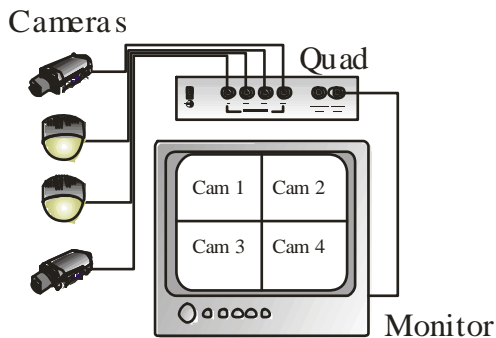

Simple System