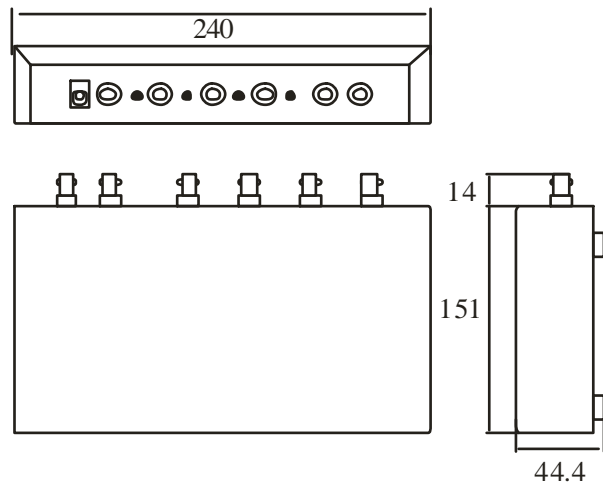

Dimensions

PROLINE-UK

Tel : +44 2089933377 Fax : +44 2089933388 Email : sales@proline-uk.com Web : www.proline-uk.com