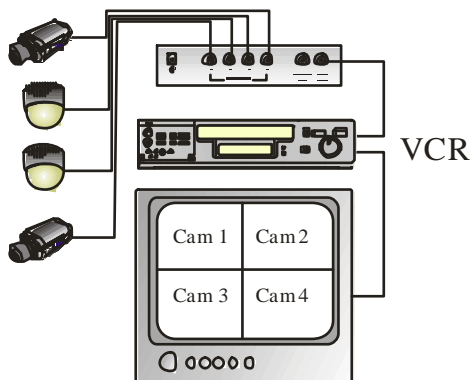

System with VCR