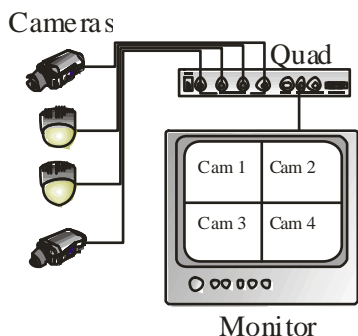

# PR 714

**Real Time High Resolution**

### Dimensions

### FEATURES

Connect up to 4 Cameras + VCR
Quad and Switching Output's
Real Time Refresh rate
256 Gray Shades
Independent Full Screen
Auto Sequential Switching
System Auto Detection
Video Adjustable on Channel
Video Loss Detection
VCR Play Back Zoom
Alarm I/O to Security System

### System with VCR

Model	PR 714
Video Input Port	4 Cameras + VCR
Video Output Port	1 Switcher & 1 Quad
Alarm Input	4
Alarm Output	1
Alarm Duration	1-99 sec
Camera Title	10 Characters
Time / Date Set	Built-in Real Time Clock
Dwell Time	1 - 30 sec
RS-232 Port	Yes
Load Impedance	75Ω
Operating Temp	10 ~ 80%RH, 0°C to 50°C
Power Source	DC 12V ± 10% 500mA
Power Consumption	6W Maximum
Dimensions	240W x 44.4H x 151D
Weight	1,300g