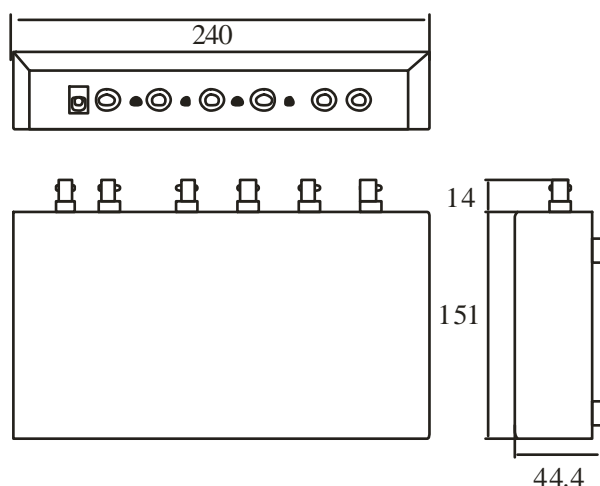

### Dimensions

### System with VCR

Model	PR 714
Video Input Port	4 Cameras + VCR
Video Output Port	1 Switcher & 1 Quad
Alarm Input	4
Alarm Output	1
Alarm Duration	1-99 sec
Camera Title	10 Characters
Time / Date Set	Built-in Real Time Clock
Dwell Time	1 - 30 sec
RS-232 Port	Yes
Load Impedance	75Ω
Operating Temp	10 ~ 80%RH, 0°C to 50°C
Power Source	DC 12V ± 10% 500mA
Power Consumption	6W Maximum
Dimensions	240W x 44.4H x 151D
Weight	1,300g