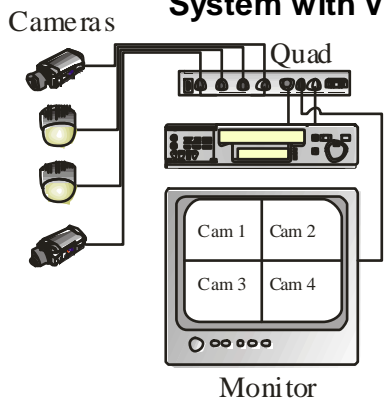

# PR 714

**Real Time High Resolution**

### Dimensions

### FEATURES

Connect up to 4 Cameras + VCR
Quad and Switching Output's
Real Time Refresh rate
256 Gray Shades
Independent Full Screen
Auto Sequential Switching
System Auto Detection
Video Adjustable on Channel
Video Loss Detection
VCR Play Back Zoom
Alarm I/O to Security System

### System with VCR

Model	PR 714
Video Input Port	4 Cameras + VCR
Video Output Port	1 Switcher & 1 Quad
Alarm Input	4
Alarm Output	1
Alarm Duration	1-99 sec
Camera Title	10 Characters
Time / Date Set	Built-in Real Time Clock
Dwell Time	1 - 30 sec
RS-232 Port	Yes
Load Impedance	75Ω
Operating Temp	10 ~ 80%RH, 0°C to 50°C
Power Source	DC 12V ± 10% 500mA
Power Consumption	6W Maximum
Dimensions	240W x 44.4H x 151D
Weight	1,300g