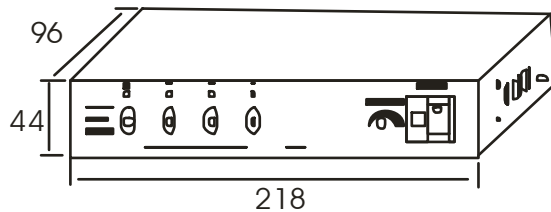

Digital 4 Channel Switcher

PR 904

High Resolution

PROLINE UK

Dimensions

Simple System

System with VCR

FEATURES

Channel Sequential Switch

4 Inputs

Audio

Monitor out x 2

Switching Internal 1 to 15 sec

Bypass / Auto / Home

Model	PR 904
Video Input Port	4
Video Output Port	2
Audio	Yes
Max Video Input	2.0Vpp
Crosstalk Input to Input	Better than 40dB
Switching Internal	Approx 1 to 15 sec
Channel Switches	Bypass / Auto / Home
Power Consumption	3W Max
Video Connectors	BNC
Position & Power Lamp	Long life LED
Operating Temp	10 ~ 80%RH, 0°C to 50°C
Construction	Steel Casing
Dimensions	218W x 44H x 96D
Weight	Approx 0.95g