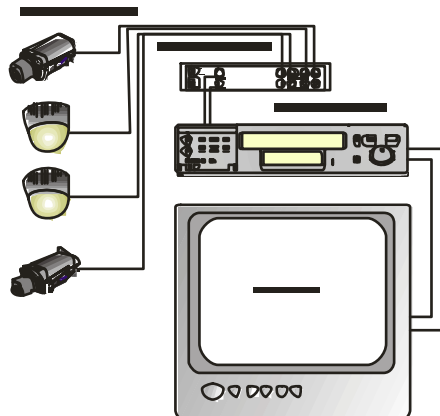

Digital 4 Channel Switcher

PR 904

High Resolution

PROLINE UK

Dimensions

Simple System

System with VCR

FEATURES

Channel Sequential Switch

4 Inputs

Audio

Monitor out x 2

Switching Internal 1 to 15 sec

Bypass / Auto / Home

Model	PR 904
Video Input Port	4
Video Output Port	2
Audio	Yes
Max Video Input	2.0Vpp
Crosstalk Input to Input	Better than 40dB
Switching Internal	Approx 1 to 15 sec
Channel Switches	Bypass / Auto / Home
Power Consumption	3W Max
Video Connectors	BNC
Position & Power Lamp	Long life LED
Operating Temp	10 ~ 80%RH, 0°C to 50°C
Construction	Steel Casing
Dimensions	218W x 44H x 96D
Weight	Approx 0.95g