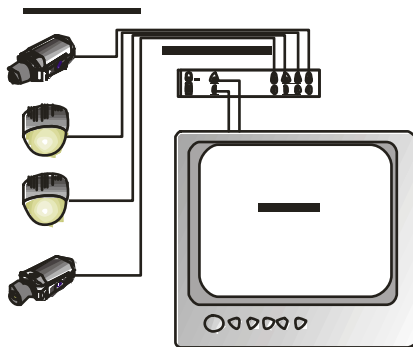

Digital 4 Channel Switcher

PR 904

High Resolution

PROLINE UK

Dimensions

Simple System

System with VCR

FEATURES

Channel Sequential Switch

4 Inputs

Audio

Monitor out x 2

Switching Internal 1 to 15 sec

Bypass / Auto / Home

Model	PR 904
Video Input Port	4
Video Output Port	2
Audio	Yes
Max Video Input	2.0Vpp
Crosstalk Input to Input	Better than 40dB
Switching Internal	Approx 1 to 15 sec
Channel Switches	Bypass / Auto / Home
Power Consumption	3W Max
Video Connectors	BNC
Position & Power Lamp	Long life LED
Operating Temp	10 ~ 80%RH, 0°C to 50°C
Construction	Steel Casing
Dimensions	218W x 44H x 96D
Weight	Approx 0.95g