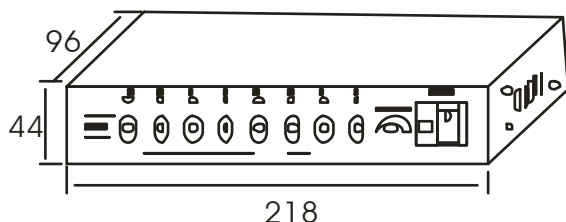

### Dimensions

### FEATURES

Channel Sequential Switch
8 Inputs
Audio
Monitor out x 2
Switching Internal 1 to 15 sec
Bypass / Auto / Home

Model	PR 908
Video Input Port	8
Video Output Port	2
Audio	Yes
Max Video Input	2.0Vpp
Crosstalk Input to Input	Better than 40dB
Switching Internal	Approx 1 to 15 sec
Channel Switches	Bypass / Auto / Home
Power Consumption	3W Max
Video Connectors	BNC
Position & Power Lamp	Long life LED
Operating Temp	10 ~ 80%RH, 0°C to 50°C
Construction	Steel Casing
Dimensions	218W x 44H x 96D
Weight	Approx 0.95g