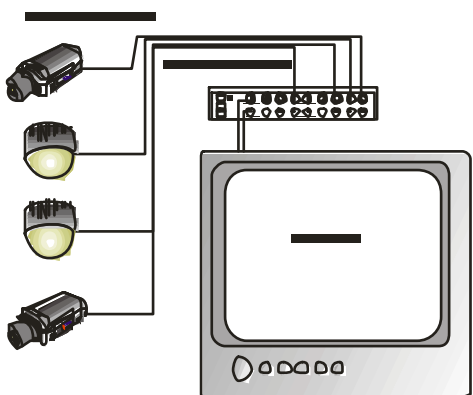

Simple System

System with VCR