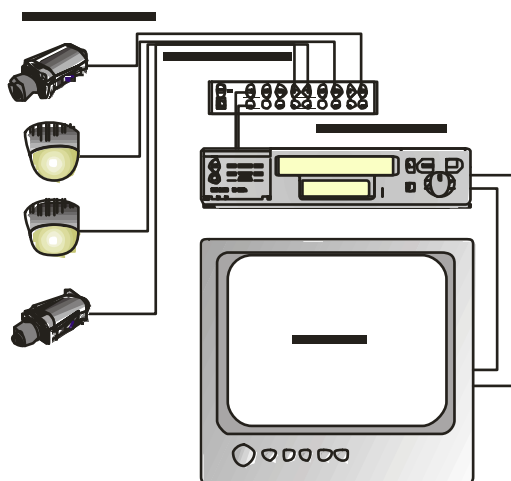

# Digital 4 Channel Switcher

### Dimensions

### Simple System

### FEATURES

Channel Sequential Switch
8 Inputs
Audio
Monitor out x 2
Switching Internal 1 to 15 sec
Bypass / Auto / Home

Model	PR 908
Video Input Port	8
Video Output Port	2
Audio	Yes
Max Video Input	2.0Vpp
Crosstalk Input to Input	Better than 40dB
Switching Internal	Approx 1 to 15 sec
Channel Switches	Bypass / Auto / Home
Power Consumption	3W Max
Video Connectors	BNC
Position & Power Lamp	Long life LED
Operating Temp	10 ~ 80%RH, 0°C to 50°C
Construction	Steel Casing
Dimensions	218W x 44H x 96D
Weight	Approx 0.95g